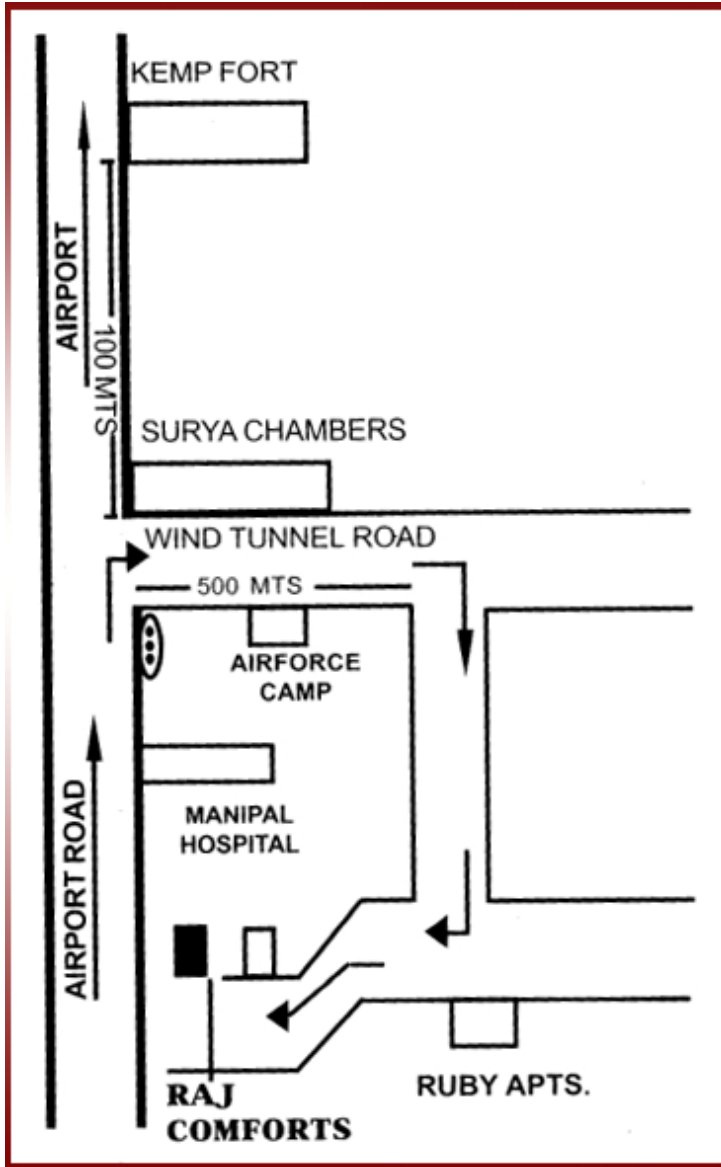

ROUTE MAP TO *Raj Comforts*, Bangalore

No.41, N. R. Layout,

Murgeshpalaya, Off Wind Tunnel road,

Bangalore-560 017 .

Phone: 080 4148-3883, 080 4148-3993

Email: rajmss@rediffmail.com

Distance from different places

From the Airport: 1.5 kms

From the Railway station: 10 kms

From Embassy golf links: 1.5 kms

From Bagmane tech park: 3 kms

From ITPL: 4 kms

From shopping & entertainment areas: 3 kms

The route shown above is only indicative and the publisher does not take any responsibility of the accuracy of the route map.